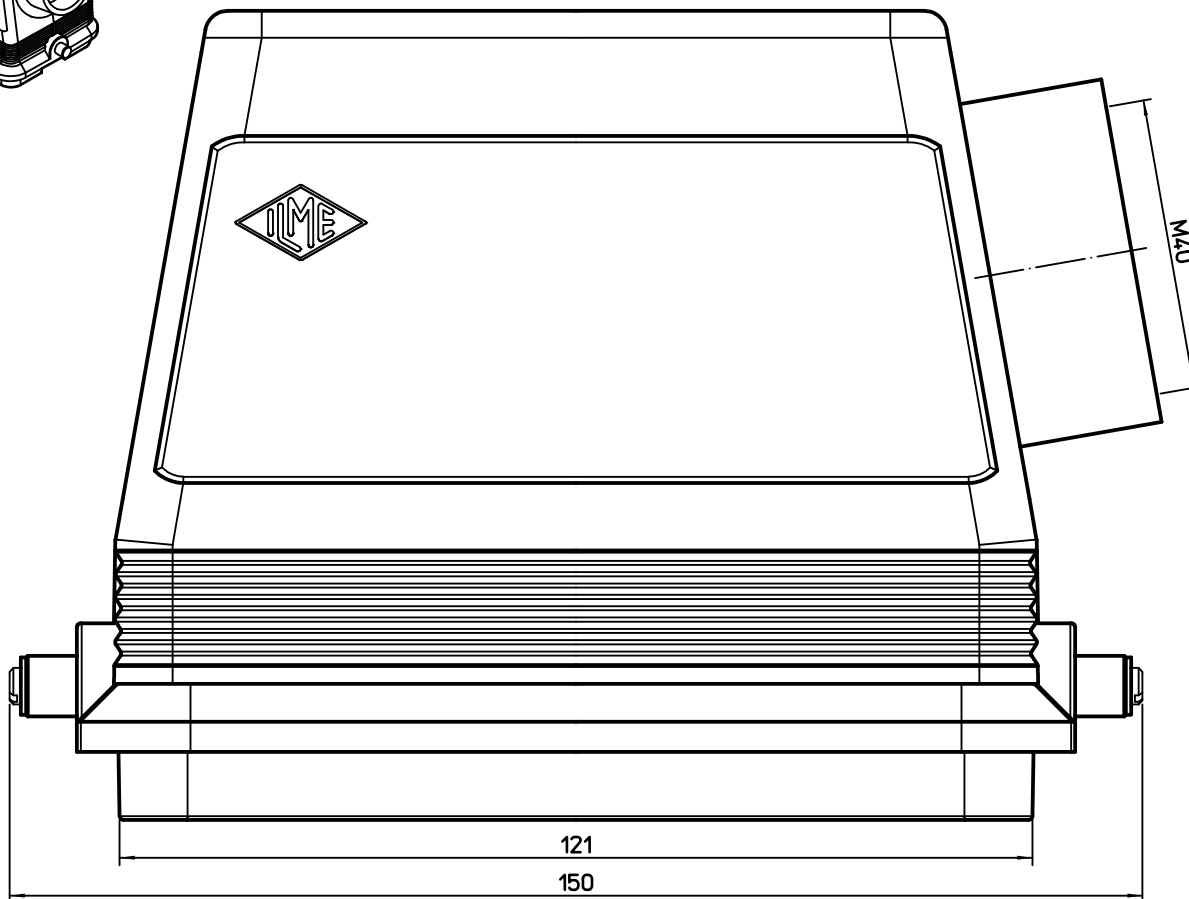

1

2

3

REV.	DATE	SIGNATURE		
		Dimensions in mm	Simplified representation with dimensions without tolerance	
Original Size A4		MHOR 48 L40	Hood with pegs, size "104.62", side entry M40, 180 °C	Scale 1:1
Date 20/09/22				
Sign. S.Diasparra				

1

2

3