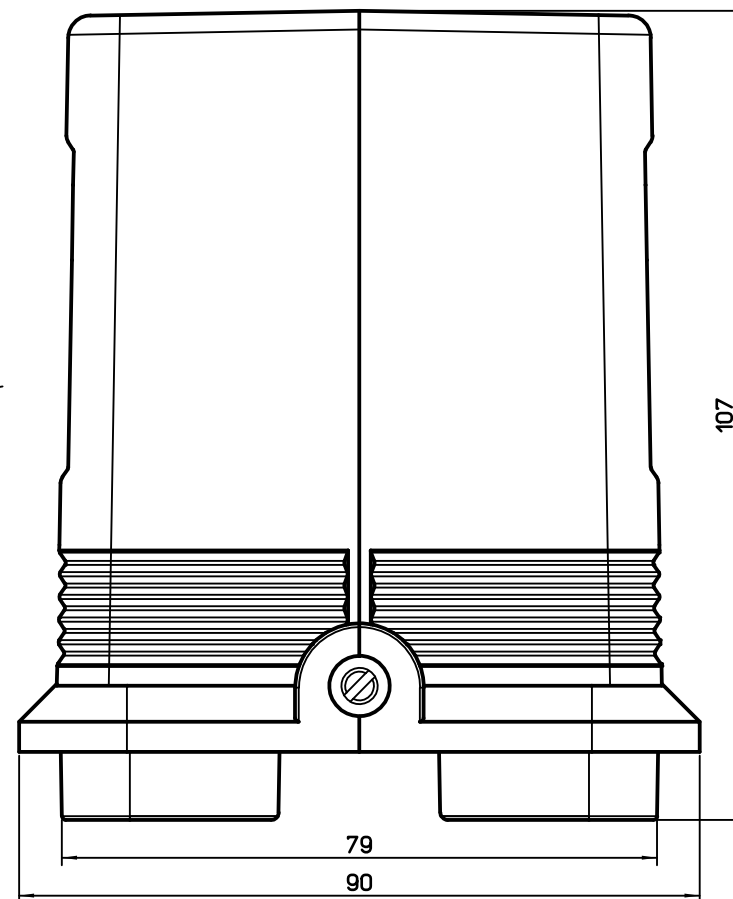

1

2

3

REV.	DATE	SIGNATURE		
		Dimensions in mm	Simplified representation with dimensions without tolerance	
Original Size A4		MHOR 48 L40	Hood with pegs, size "104.62", side entry M40, 180 °C	Scale 1:1
Date 20/09/22				
Sign. S.Diasparra				